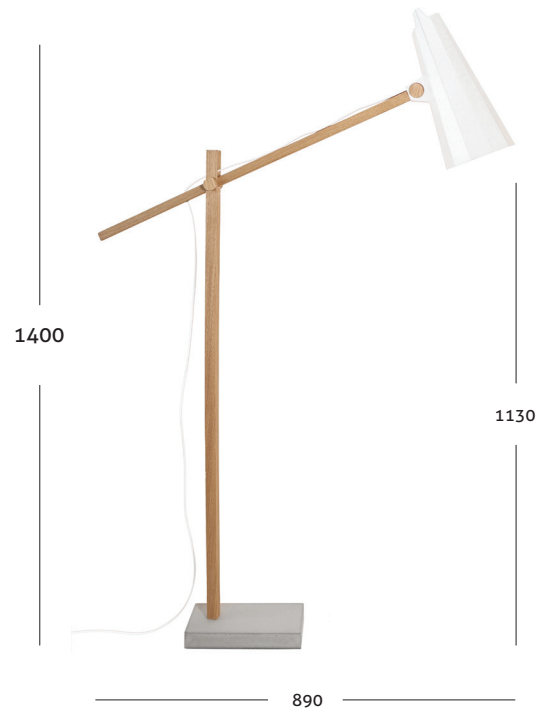

FILLY long neck

Floor lamp with direct light. Aluminiumshade. Stem made of solid oak and concrete base. On/Off foot switch on the cable. E27 lamp socket.

Color options:
 FILLY LN WHITE
 FILLY LN DARK

White shade & cable
 Dark shade & cable